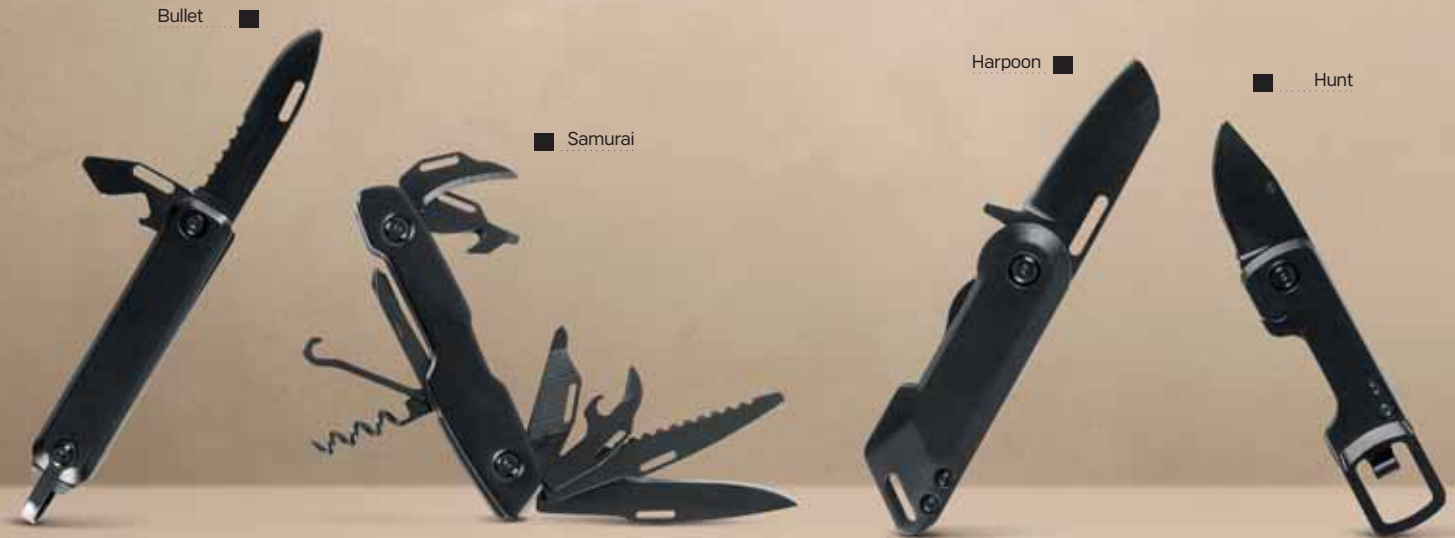

Ready for Every Moment

MULTIFUNCTIONAL KNIVES

KEY HOLDERS & TOOLS

4 FUNCTIONS

Bullet 34.746.10

MULTIFUNCTIONAL KNIFE, 4 FUNCTIONS
Material: stainless steel Size: 9.8 x 2.6 x 1.7 cm Packing: 40/10/1
Recommended print type: laser engraving

3 FUNCTIONS

Hunt 34.747.10

POCKET KNIFE WITH BOTTLE OPENER FUNCTION
Material: stainless steel Size: 9.6 x 2.7 x 1.2 cm Packing: 40/10/1
Recommended print type: laser engraving

11 FUNCTIONS

Samurai 34.744.10

MULTIFUNCTIONAL KNIFE, 11 FUNCTIONS
Material: stainless steel Size: 9.8 x 2.6 x 1.7 cm Packing: 40/10/1
Recommended print type: laser engraving

3 FUNCTIONS

Harpoon 34.745.10

POCKET KNIFE
Material: stainless steel Size: 8 x 2.7 x 1.4 cm Packing: 40/10/1
Recommended print type: laser engraving