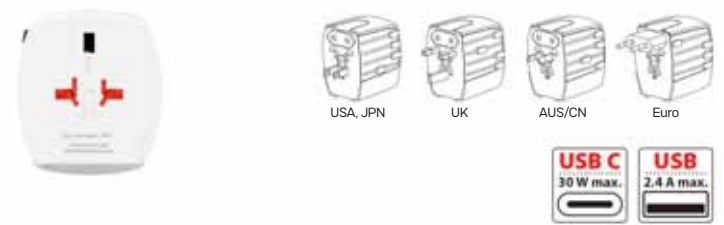

World USB Charger AC 45PD

MUV Micro

Power Charger 65W PD EU

World USB Charger AC 45PD 38.196.90

WORLD TRAVEL MULTI-ADAPTER 45W
 Input: AC 100-240V Output: Type-C, USB, Max 45W Size: 5.6 x 5.6 x 7.9 cm
 Packing: 50/1 Recommended print type: pad printing, digital printing