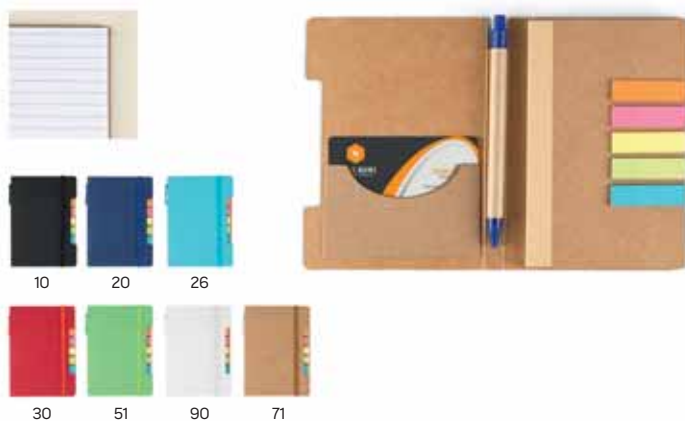

Size: 12 x 10 x 3 cm Packing: 50/25/1

Recommended print type: screen printing, digital printing

**Office** 34.571

NOTE SET

Size: 15.5 x 11 x 1.2 cm Packing: 100/50/1

Recommended print type: screen printing