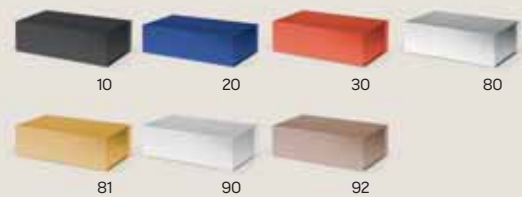

OFFICE

28 x 20 x 9 cm
33 x 25 x 12 cm

Clara 34.750.92

SELF-FOLDING GIFT BOX WITH MAGNET

Material: mat laminated paper Packing: 30/1

Recommended print type: digital printing, screen printing, foil stamping

Helen 34.707