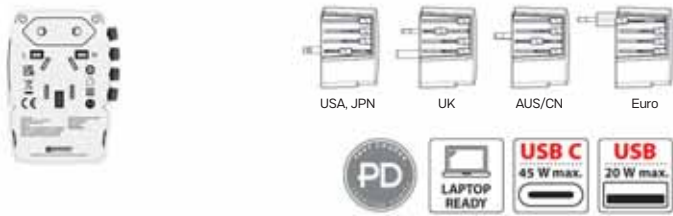

World USB Charger AC 45PD 38.196.90

WORLD TRAVEL MULTI-ADAPTER 45W
Input: AC 100-240V Output: Type-C, USB, Max 45W Size: 5.6 x 5.6 x 7.9 cm
Packing: 50/1 Recommended print type: pad printing, digital printing