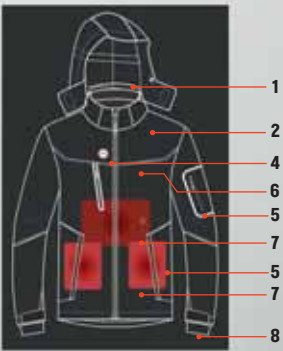

ivam®

Intelligent Heating System

2 - Way Stretch Fabric

- 1 removable hood
- 2 flexible fabric (two-way stretch)
- 3 reflective thermal lining
- 4 control switch
- 5 external pockets
- 6 reflective print
- 7 heating panel
- 8 stretch inner cuff with thumb opening