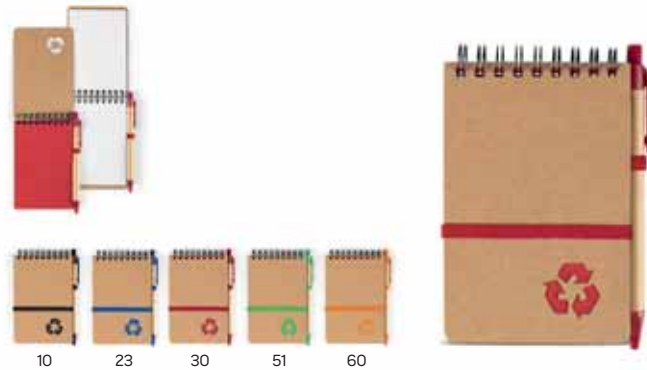

Green 34.511

NOTEBOOK WITH PEN

Size: 12.5 x 8.5 x 1.3 cm Packing: 100/50/1
Recommended print type: screen printing