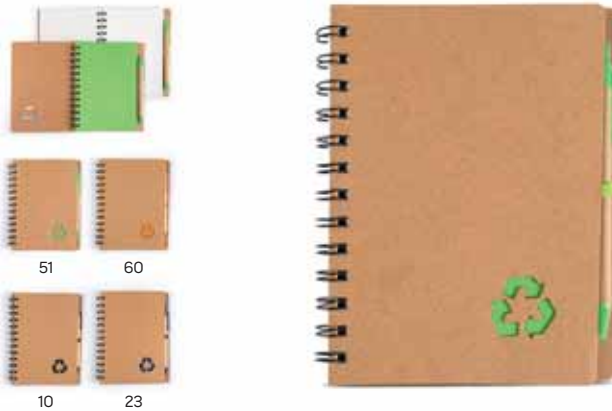

Geo 34.512

NOTEBOOK WITH PEN

Size: 18 x 13 x 1.3 cm Packing: 50/25/1
Recommended print type: screen printing