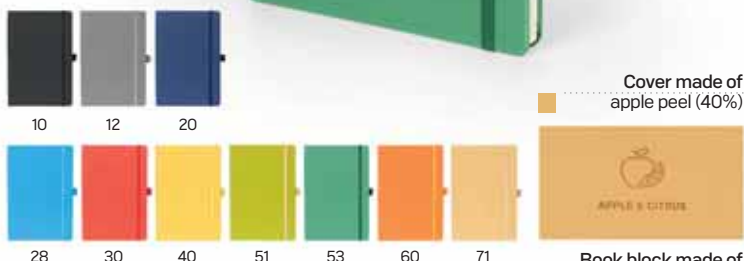

Mela 34.694

A5 NOTEBOOK

Book block: printed on ivory offset paper 80 g/m², 192 lined pages
Cover material: thermo sensitive PU Size: 14.2 x 21 cm Packing: 20
Recommended print type: hot stamping, screen printing, foil stamping, laser engraving, digital printing