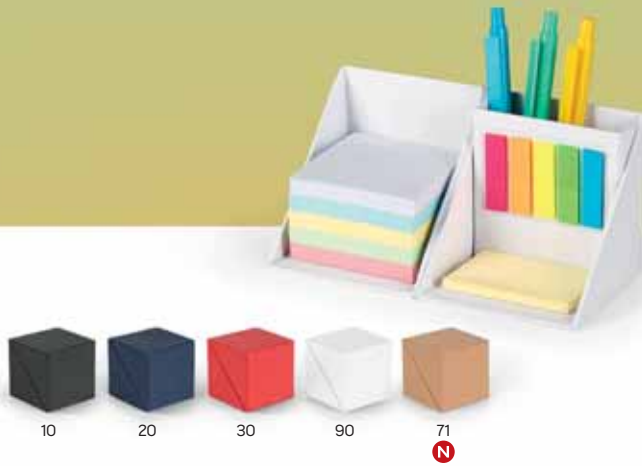

Block 34.247

STATIONERY SET

Size: 9.5 x 9.5 x 9.5 cm Packing: 40/20/1

Recommended print type: screen printing, digital printing

ECO

Deck 34.359

NOTE SET

Size: 15.7 x 6.6 x 2.4 cm Packing: 100/50/1

Recommended print type: screen printing, digital printing