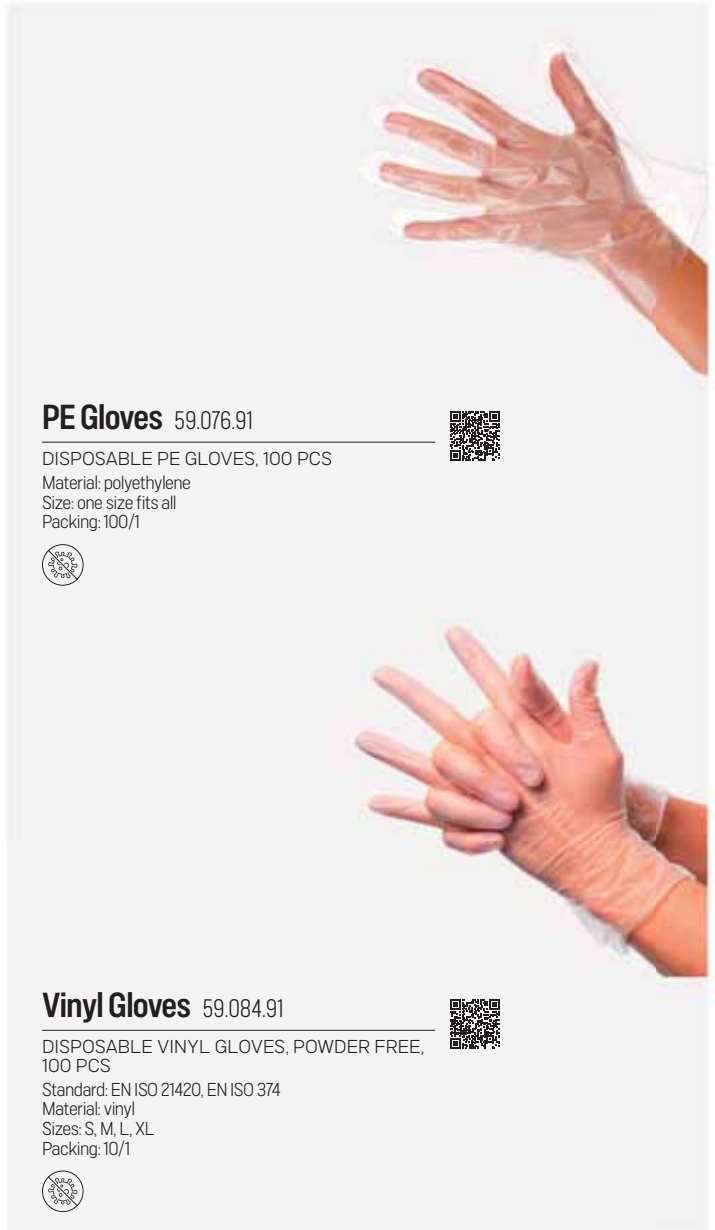

PE Gloves 59.076.91

DISPOSABLE PE GLOVES, 100 PCS
Material: polyethylene
Size: one size fits all
Packing: 100/1