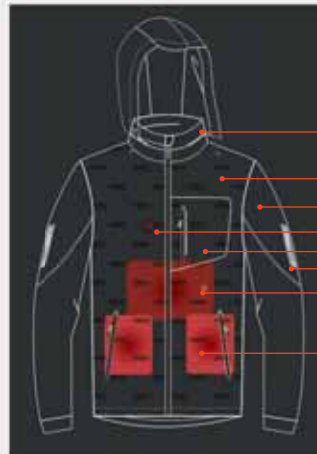

i Power bank is not included

1. 1 concealed hood inside the collar
2. 2 sorona® padding
3. 3 flexible sleeves
4. 4 controls switch
5. 5 external pockets
6. 6 reflective print
7. 7 heating panels

Thermo Jacket 58.117.11

HEATING JACKET

Sizes: S, M, L, XL, XXL, 3XL

Composition: 1. Outshell - 100% nylon 2. Lining - 100% nylon

3. SORONA padding - 100% polyester

4. Sleeves/collar - 85% cotton, 15% polyester

Packing: 10/1

Recommended print type: screen printing, embroidery

iwarm® sorona® Intelligent Heating System

Three carbon fiber panels warm your core body, with three adjustable modes:

- ☒ low (white light),
- ☒ medium (orange light), and
- ☒ high (red light).

Precise control is ensured by a built-in temperature sensor on the main panel.

power bank mAh	high mode	medium mode	low mode
5000	2h 40min	3h 20 min	4h 30min
10000	3h 20 min	4h 30min	7h 40min