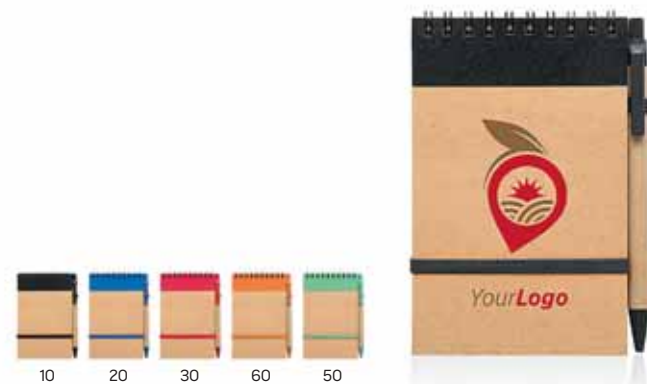

Organic 34.108

NOTEBOOK WITH PEN

Size: 14 x 10 x 1.3 cm Packing: 100/50/1
Recommended print type: screen printing