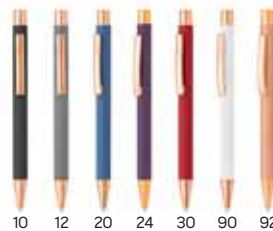

Ink color: blue Size: Ø 1 x 13.5 cm Packing: 500/50
Recommended print type: laser engraving

10 12 20 90 55

Titanium Rose Gold 11.097

METAL BALL PEN

Ink color: blue Size: Ø 1 x 13.5 cm Packing: 500/50
Recommended print type: laser engraving, digital printing