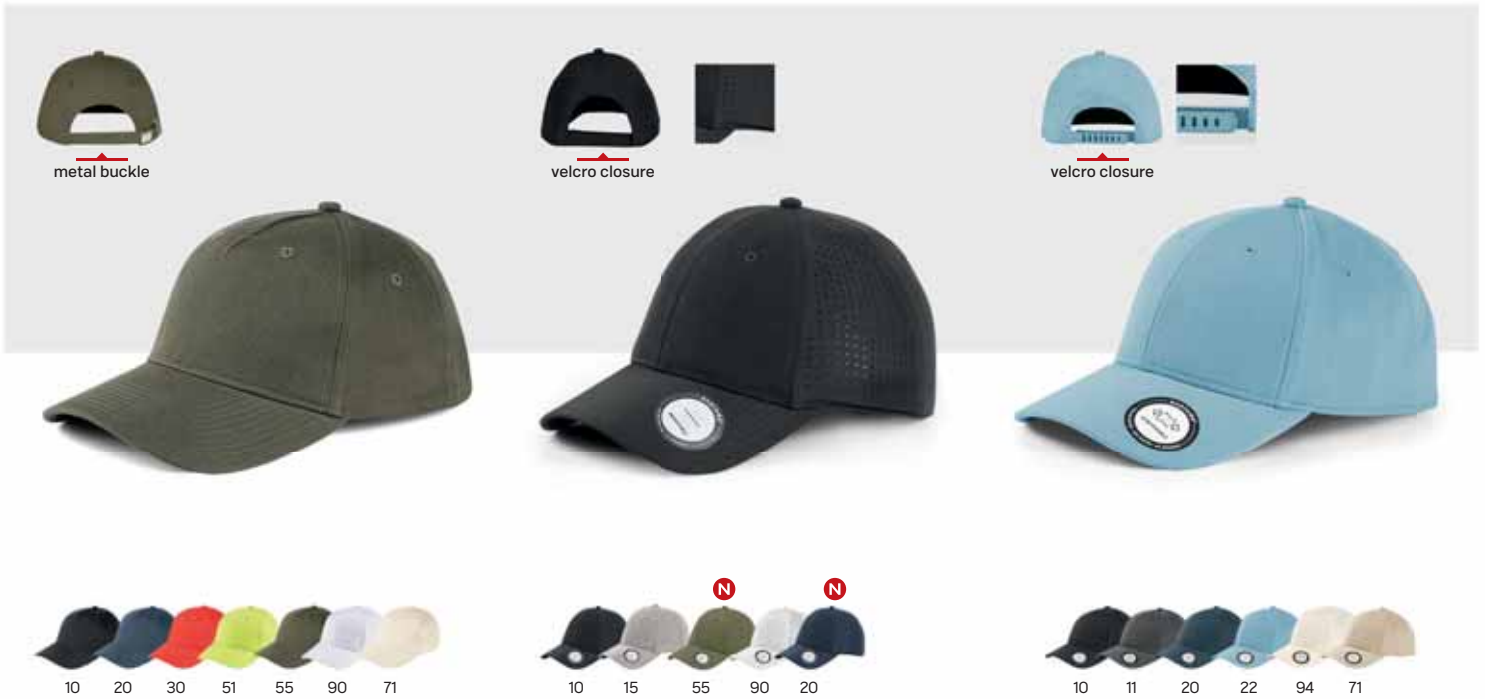

velcro closure

Bench 54.025

CAP, 6 PANELS
 Fabric: 60% recycled cotton, 40% cotton
 Size: 58 cm
 Packing: 100/25/1
 Recommended print type: transfer printing, embroidery

Forza 54.031

CAP, 5 PANELS
 Fabric: 100% cotton
 Size: 58 cm
 Packing: 100/25/1
 Recommended print type: transfer printing, embroidery