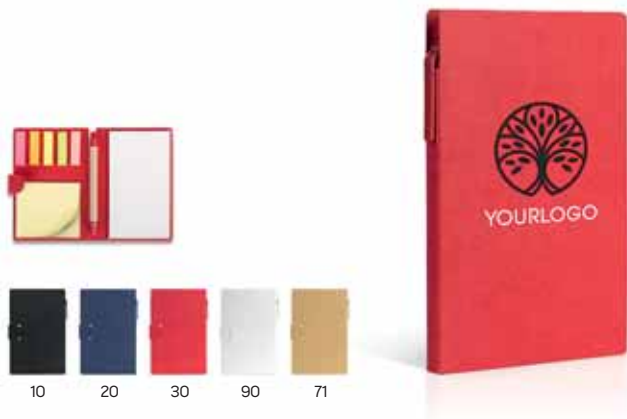

Natura 34.292.71

NOTEBOOK WITH PEN

Size: 9.8 x 14 x 0.9 cm Packing: 100/50/1
Recommended print type: screen printing, pad printing, digital printing

10 20 30

Azul 34.352

NOTE SET

Size: 21 x 14.7 x 1.8 cm Packing: 50/25/1
Recommended print type: screen printing