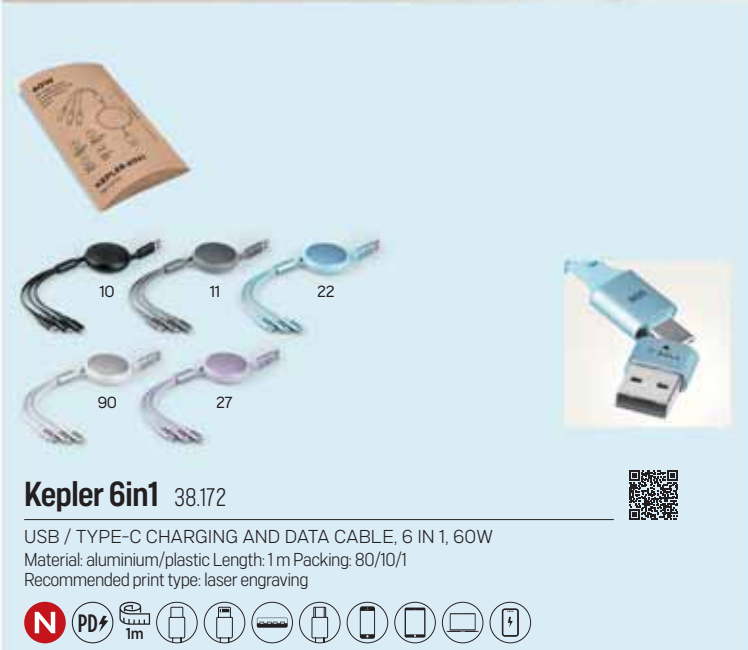

Kepler 6in1 38.172

USB / TYPE-C CHARGING AND DATA CABLE, 6 IN 1, 60W
Material: aluminium/plastic Length: 1 m Packing: 80/10/1
Recommended print type: laser engraving