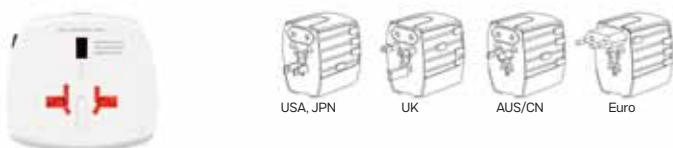

MUV Micro 38.194.90

WORLD TRAVEL ADAPTER
Input: AC 100-240V Output: universal EU, AU, UK, US plug Size: 6.5 x 5.5 x 6.2 cm
Packing: 50/1 Recommended print type: pad printing, digital printing