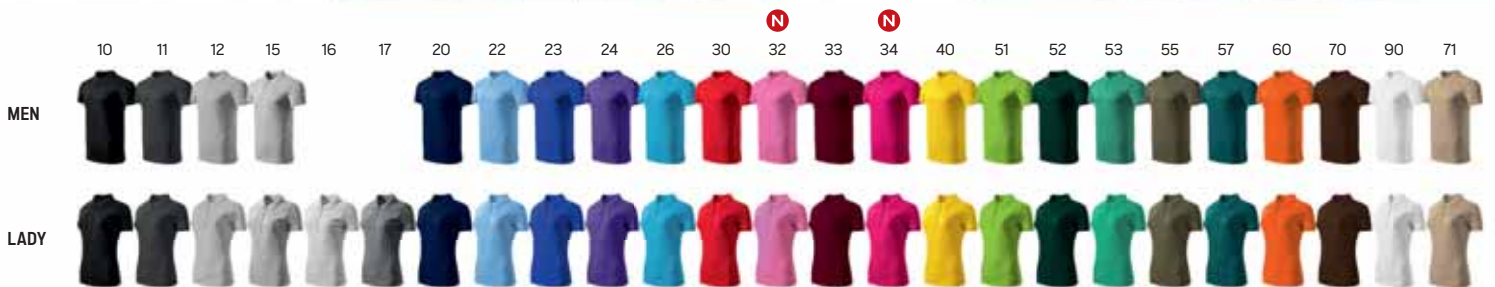

Everyday Comfort

IN EVERY COLOR

Azzurro II 50.034

POLO SHIRT, 180 g/m²
Sizes: S, M, L, XL, XXL, 3XL
Composition: 100% combed cotton, pique
15 - Composition: 90% combed cotton, 10% viscose
Packing: 50/5/1
Recommended print type: screen printing, transfer printing, embroidery

Sunny 50.010

WOMEN'S POLO SHIRT, 180 g/m²
Sizes: S, M, L, XL, XXL
Composition: 100% combed cotton, pique
15 - Composition: 90% combed cotton, 10% viscose
16 - Composition: 99% combed cotton, 1% viscose
17 - Composition: 80% combed cotton, 20% viscose
Packing: 50/5/1
Recommended print type: screen printing, transfer printing, embroidery