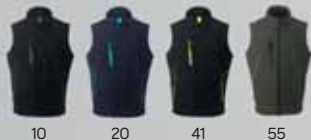

Panther Vest 58.110

SOFTSHELL BODYWARMER
Sizes: S (48), M (50), L (52), XL (54), XXL (56), 3XL (58)
Composition: 1. Outshell - 94% polyester, 6% elastane
2. TPU membrane - 5000 mm waterproof, 3000 g/m²/24h breathability
3. Lining polar fleece - 100% polyester
Packing: 20/1
Recommended print type: transfer printing, embroidery