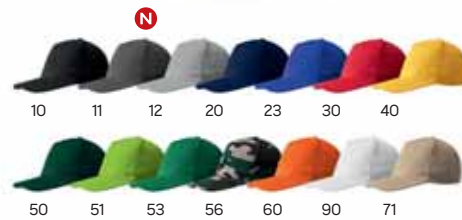

Junior 54.007

KIDS' CAP, 5 PANELS
 Fabric: cotton, light brushed
 Size: 53 cm
 Packing: 200/50/1
 Recommended print type: transfer printing, embroidery

Sprint 54.004

CAP, 6 PANELS
 Fabric: cotton, light brushed
 Size: 58 cm
 Packing: 120/30/1
 Recommended print type: transfer printing, embroidery