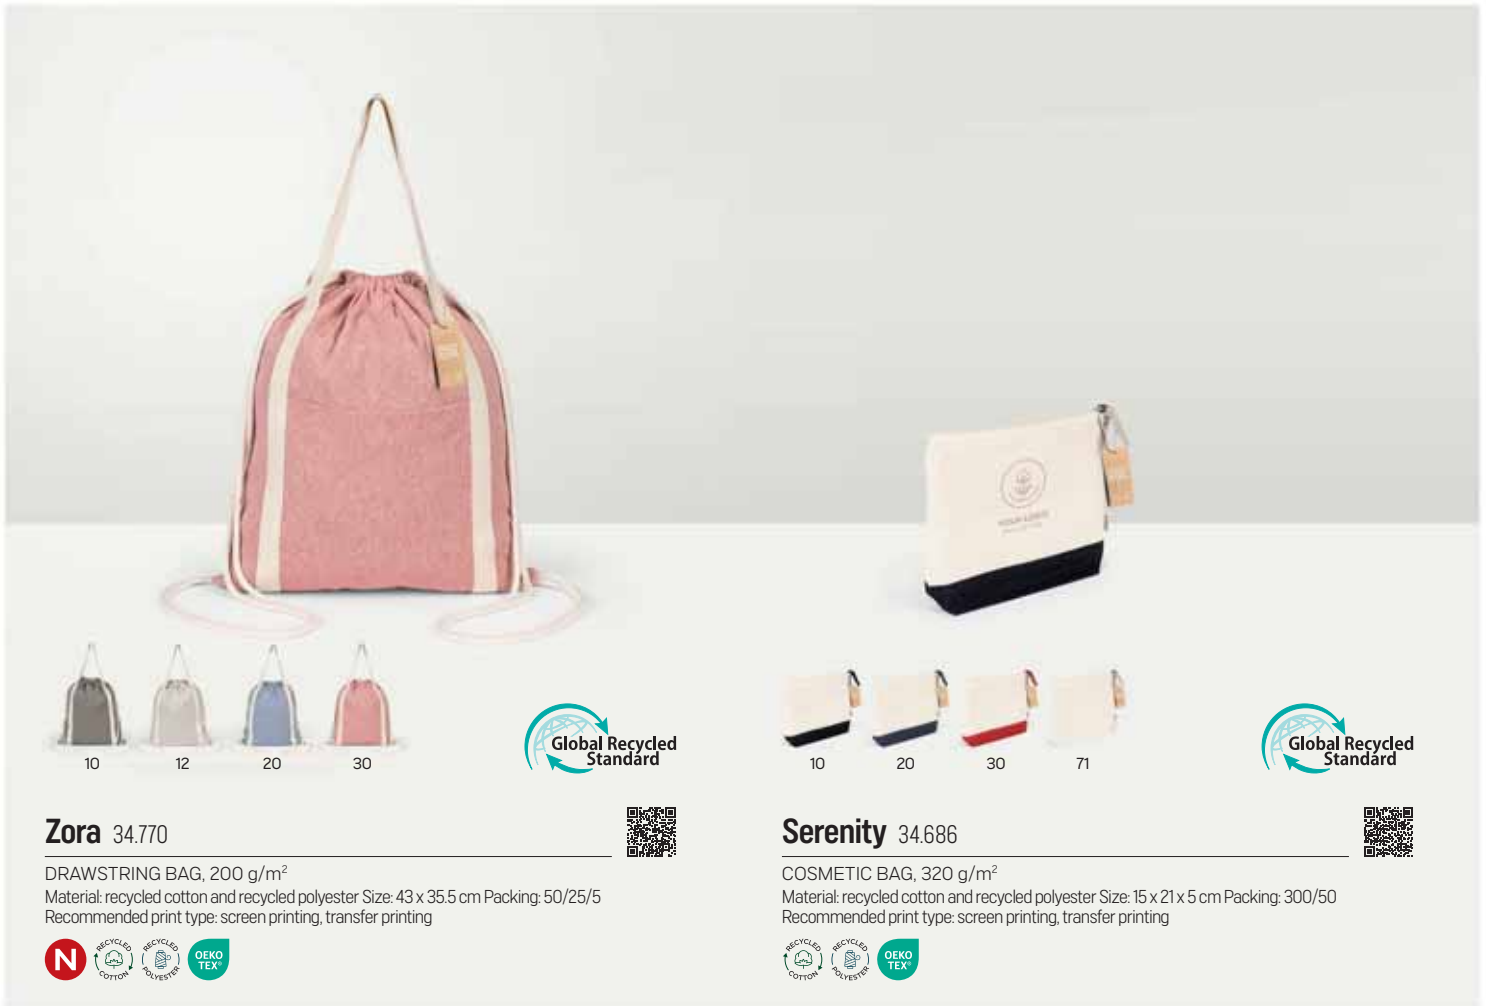

Zora 34.770

DRAWSTRING BAG, 200 g/m²
Material: recycled cotton and recycled polyester Size: 43 x 35.5 cm Packing: 50/25/5
Recommended print type: screen printing, transfer printing

Serenity 34.686

COSMETIC BAG, 320 g/m²
Material: recycled cotton and recycled polyester Size: 15 x 21 x 5 cm Packing: 300/50
Recommended print type: screen printing, transfer printing