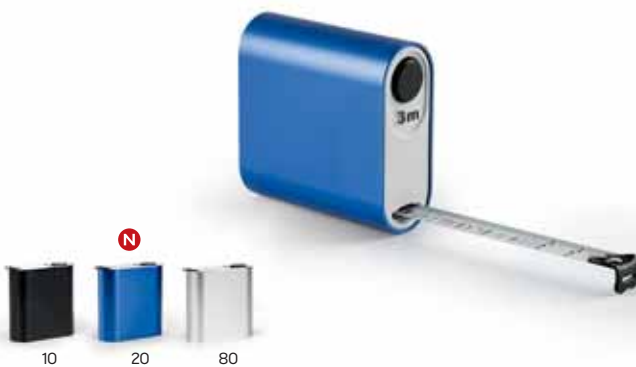

Dot 32.165

MEASURING TAPE, 3 m

Material: aluminium Size: 5.8 x 5.8 x 2.4 cm Packing: 72/12/1
Recommended print type: laser engraving