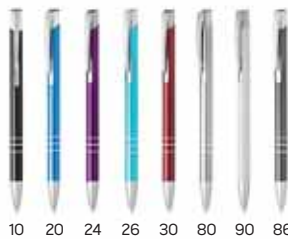

10 20 24 26 30 80 90 86

Oggi Slim 11.052

METAL BALL PEN

Ink color: blue Size: Ø0.8 x 13.8 cm Packing: 500/50
Recommended print type: laser engraving, .10, .90 - pad printing