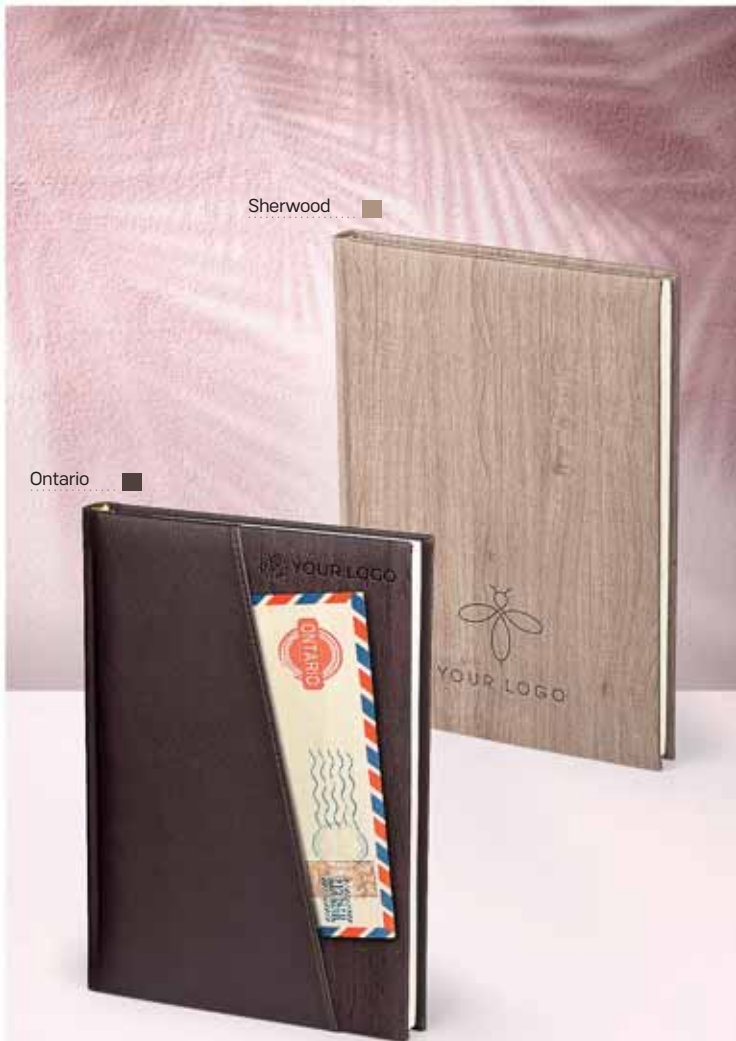

10 20

Alcantara 34.418

PORTFOLIO CASE WITH A5 NOTEBOOK IN A GIFT BOX

Book block: printed on ivory offset paper 80 g/m², 128 lined pages

Cover material: leather Size: 19 x 22.5 x 2.5 cm Packing: 20/1

Recommended print type: screen printing, digital printing, hot stamping