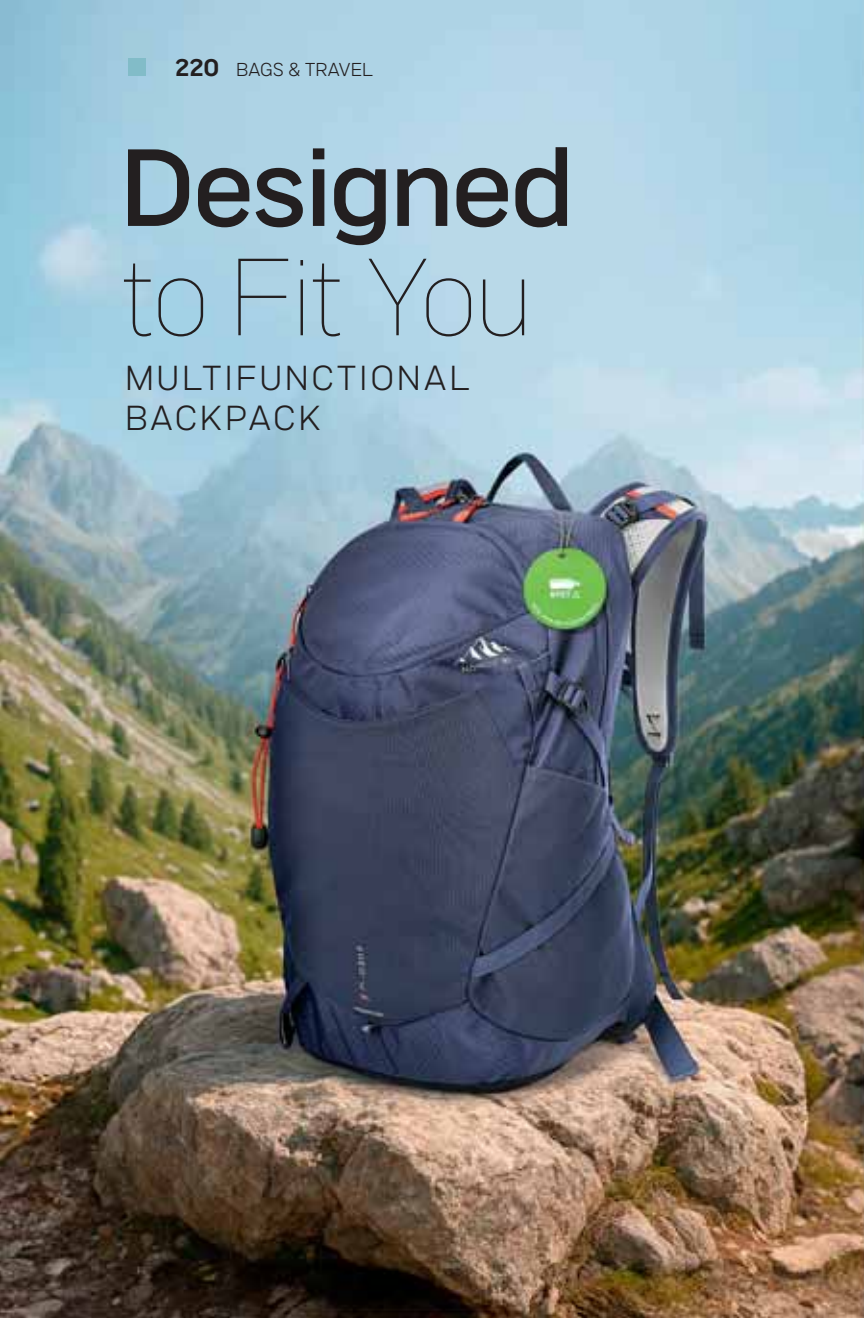

Designed to Fit You

MULTIFUNCTIONAL BACKPACK

20 55

Nordic 30 34.601

MULTIFUNCTIONAL BACKPACK
Material: RPET/nylon Size: 50 x 29 x 18.5 cm Packing: 10/1
Recommended print type: screen printing, embroidery