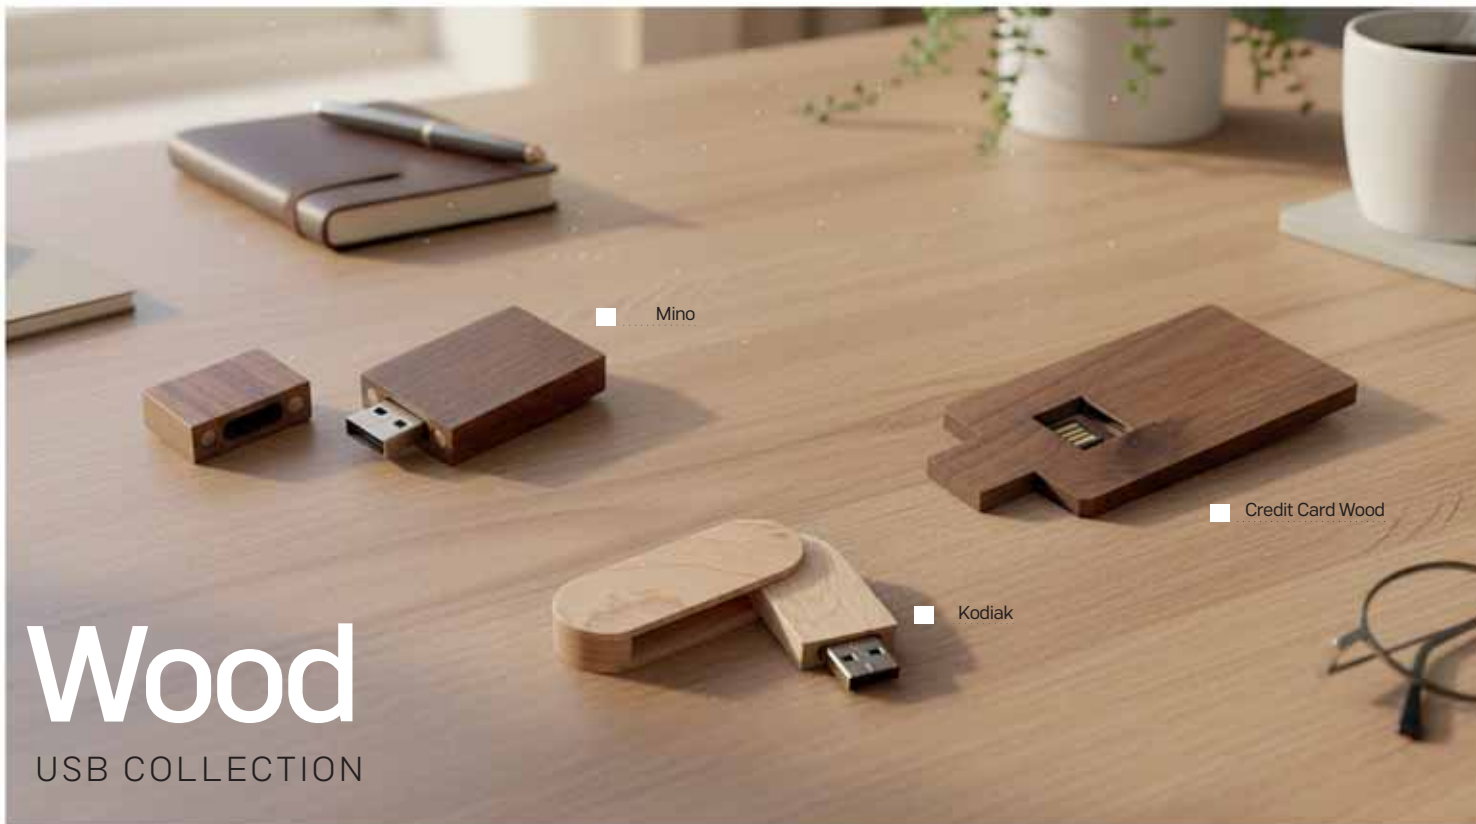

Smart Red 37.308

Recommended print type: laser engraving, pad printing, screen printing

Smart Navy Blue 38.130

Recommended print type: laser engraving, pad printing, screen printing

Wood

USB COLLECTION

70 71
 USB 2.0 | 8 GB | 16 GB | 32 GB | 64 GB | 128 GB
 USB 3.0 | | 16 GB | 32 GB | 64 GB | 128 GB