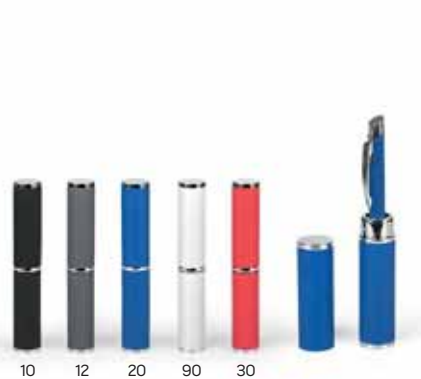

10 12 20 90 30

Harmony Soft 14.151

METAL BALL PEN IN A METAL GIFT TUBE
Ink color: blue Box size: Ø 2.3 x 14.9 cm Packing: 200/25
Recommended pen print type: digital printing, laser engraving