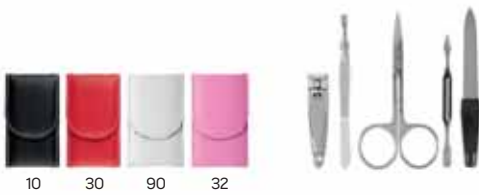

Kiara 32.041

MANICURE SET, 5/1

Material: PU Size: 10.5 x 6.3 x 2 cm Packing: 100/20/1

Recommended print type: pad printing