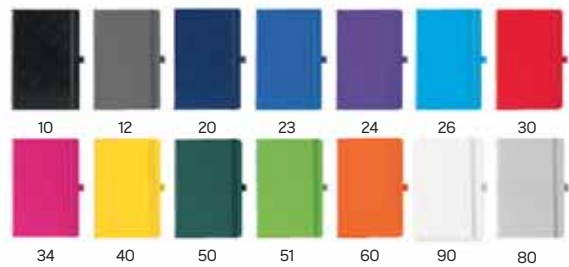

Toto 34.177

A5 NOTEBOOK

Book block: printed on ivory offset paper 80 g/m², 192 lined pages
Cover material: vinyl Size: 14.4 x 21.4 cm Packing: 20
Recommended print type: screen printing, digital printing, foil stamping