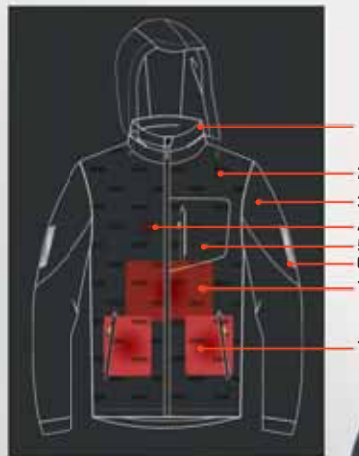

i Power bank is not included

- 1 concealed hood inside the collar
- 2 sorona® padding
- 3 flexible sleeves
- 4 controls switch
- 5 external pockets
- 6 reflective print
- 7 heating panels

Skipper Vest

Skipper Vest	57.063 S, M, L, XL, XXL, 3XL
Skipper Vest Women	57.064 S, M, L, XL, XXL